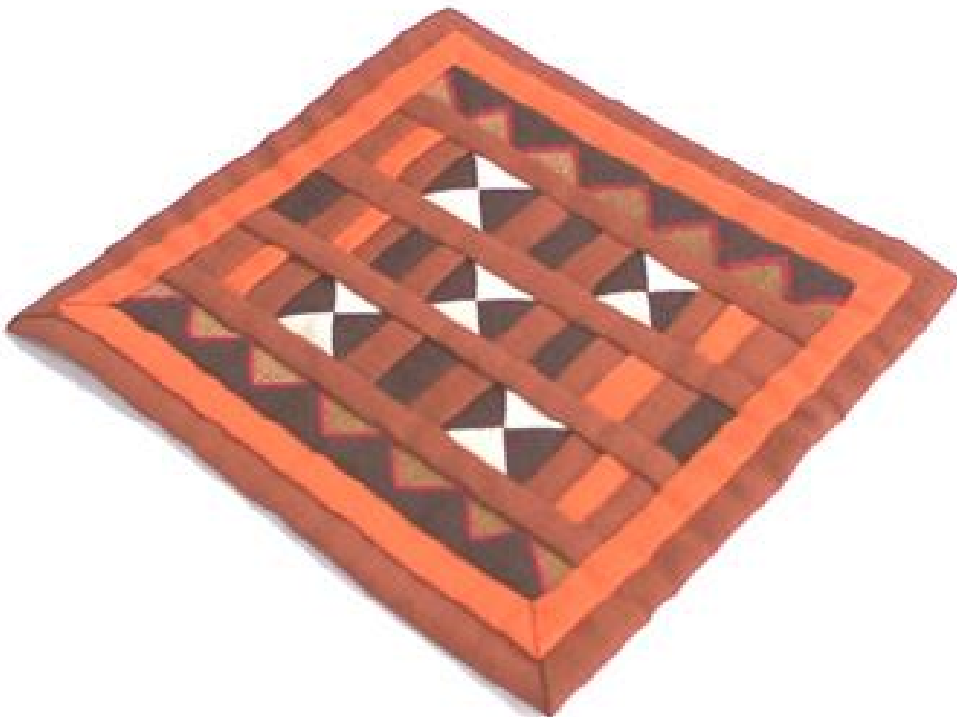

Thai Tribal Crafts Fair Trade

Making A Difference in The World

Square

Lahu Square/15cm-A-Black

Code : 04-29-001-01

Price : 36.00 **THB** 1.13 **USD.**

Material 65% Polyester 35% Cotton

Weight 20 **gm.**

Size 15x15 **cm.**

Description

Lahu Square decorated with traditional Lahu applique on black handwoven cloth 65% polyestered, 35% cotton.

Lahu Square/15cm-A-Brown

Code : 04-29-001-07

Price : 36.00 **THB** 1.13 **USD.**

Material 65% Polyester 35% Cotton

Weight 20 **gm.**

Size 15x15 **cm.**

Description

Lahu Square decorated with traditional Lahu applique on brown handwoven cloth 65% polyestered, 35% cotton.